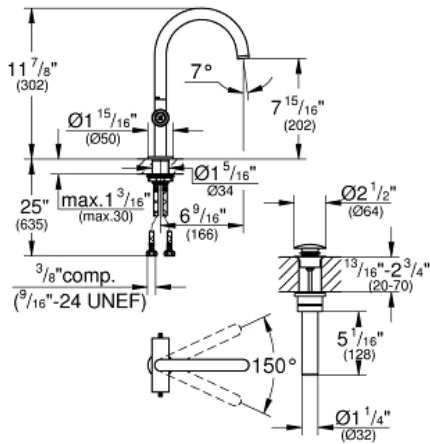

ATRIO
Single-Hole Bathroom Faucet L-
Size

MODEL # 21027003

Pure Freude
an Wasser

GROHE

Product Description:

ATRIO
Single-Hole Bathroom Faucet L-Size

Standard Specification:

- GROHE StarLight chrome finish
- GROHE SilkMove ceramic cartridge
- Swivel tubular spout with flow control and stop limiter
- 1/2" (13mm) ceramic cartridge (90° turn)
- Push-open 1 1/4" (32mm) waste set
- High spout
- Stainless steel flex lines
- Quick installation system
- Less handles – order (18 026) or (18 027) (sold separately)
- Flow rate: 1.2 gpm (4.5 l/min)

Applicable Codes & Standards:

- Energy Policy Act of 1992
- NSF 61
- ASME A112.18.1/CSA B125.1
- US Federal and State material regulations
- EPA WaterSense®

Color:

- 21027003 StarLight Chrome